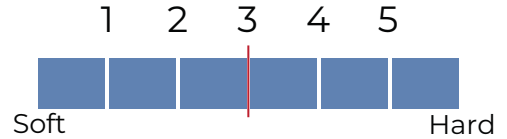

SCAN TO

VIEW MORE

EMORY

MELROSE COLLECTION

LEG OPTIONS

- ☒ METAL
- ☐ WOOD

UPHOLSTERY

- ☐ BRENTWOOD LEATHER
- ☒ MELROSE LEATHER
- ☒ AQUA CLEAN

MEASUREMENTS

	IN	CM
SEAT HEIGHT:	17.7"	45cm
INSIDE SEAT DEPTH:	19.6"	50cm
ARM HEIGHT:	21.6"	55cm
ARM WIDTH:	4"	10cm
TOTAL DEPTH:	32.3"	82cm
TOTAL HEIGHT:	30.3"	77cm

OPTIONS

- ☐ REMOVABLE SEAT CUSHIONS
- ☐ MANUAL ADJUSTABLE HEADREST
- ☐ ELECTRIC RECLINER BATTERY
- ☐ SINGLE POWER RECLINING
- ☐ DUAL POWER RECLINING
- ☐ ELECTRIC SLIDING SEATS
- ☐ USB POWERED
- ☐ COOLING CUP HOLDER

COMFORT